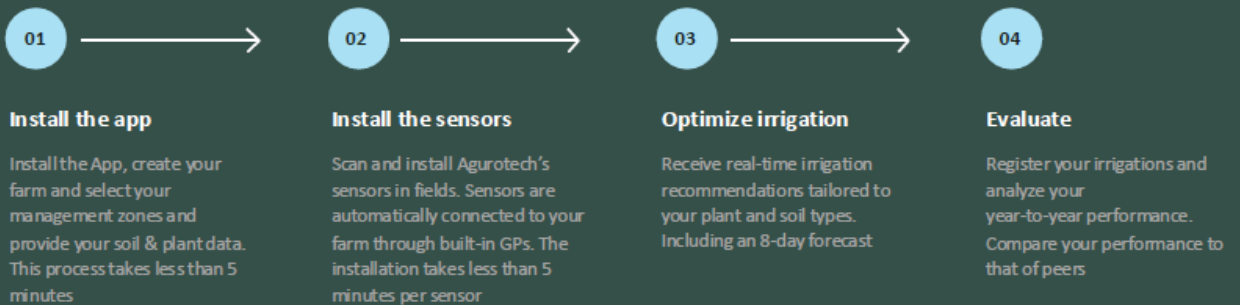

by optimizing your irrigation process

Real time measurements from weather stations and sensor technology tailored to your crop and soil.

Agurotech's sensor technology and weather stations deliver real-time insights into the conditions of your fields, soil, and crops.

**Data you can
rely on**

**Easy to
use**

**Practical
advice**

Weather station

Access the most localized and accurate weather data for your fields to optimize your farm's processes. View all current and historical data in one comprehensive overview.

How it works

Real time measurements:

- Wind speed
- Wind direction
- Humidity
- Temperature
- Precipitation

The weather station is fully integrated with data from other Agurotech devices, bringing all your information together in one app for seamless convenience.

Mobile App

Agurotech's application brings together all data in one clear overview leading to real-time actionable recommendations

New measurements every 6 minutes

Updated advice based on the latest data

10 Day Irrigation forecast based on weather forecast