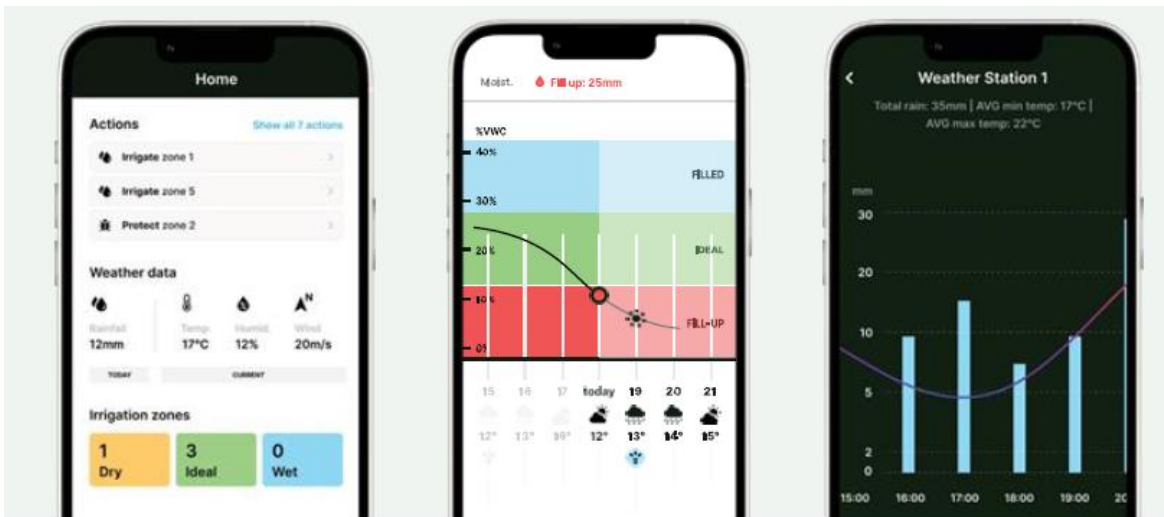

How it works

Real time measurements:

- Wind speed
- Wind direction
- Humidity
- Temperature
- Precipitation

The weather station is fully integrated with data from other Agurotech devices, bringing all your information together in one app for seamless convenience.

Mobile App

Agurotech's application brings together all data in one clear overview leading to real-time actionable recommendations

New measurements every 6 minutes

Updated advice based on the latest data

10 Day Irrigation forecast based on weather forecast

All data in one overview

- Access all sensor and weather station data in one environment
- Immediate insight into the status of your fields
- Overview of important actions to be taken
- Advices are updated based on the latest measurements

Customized irrigation advice

- Advice tailored to crop and soil type
- Ability to enter irrigation preferences
- Insight into the soil condition and salinity levels through EC measurements
- Including an 8-day irrigation forecast